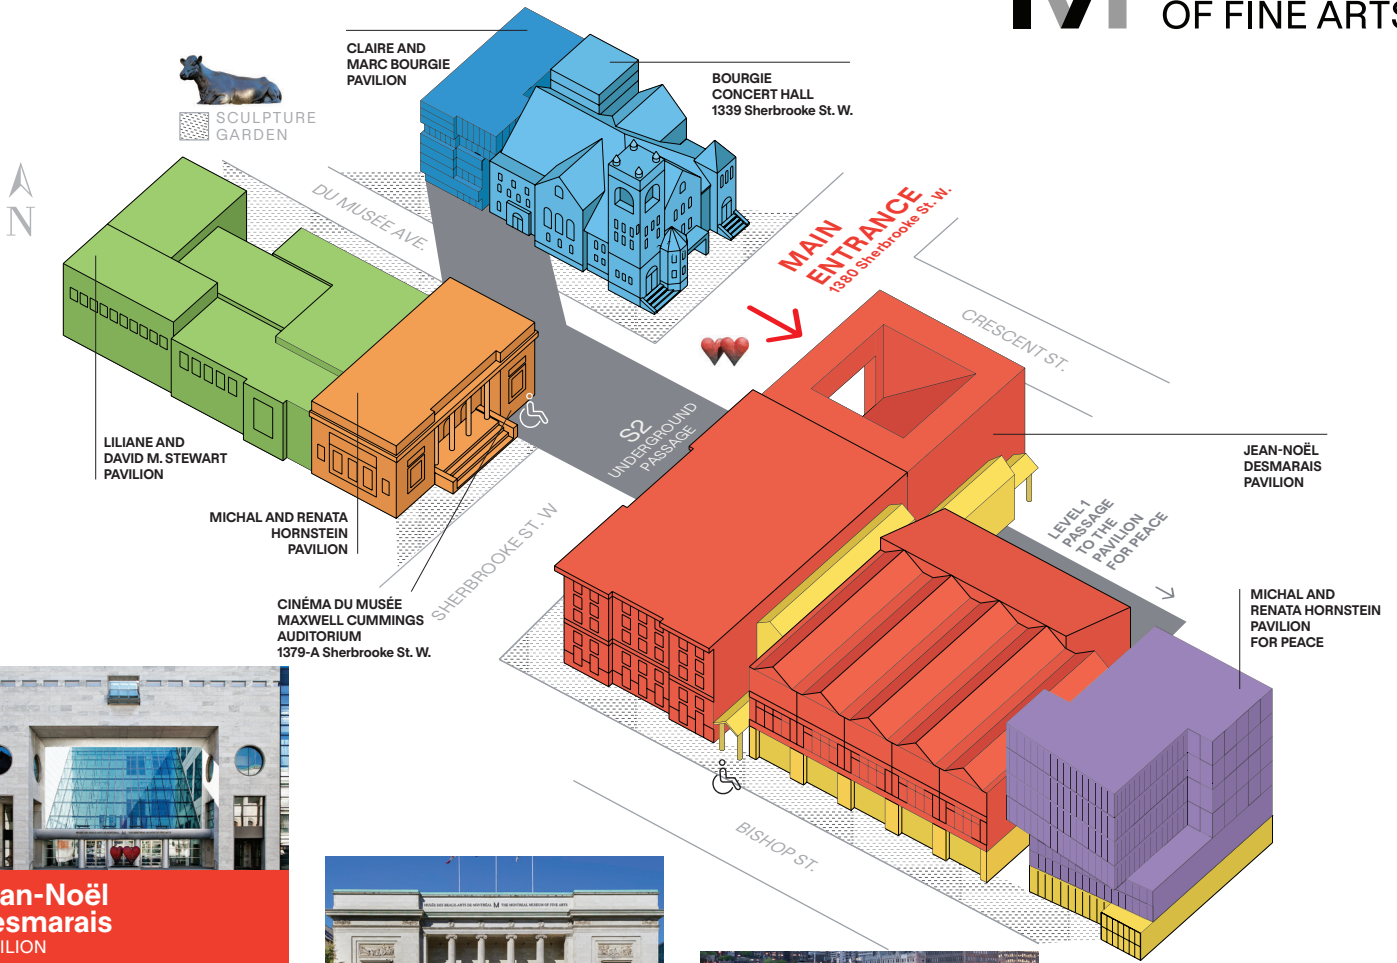

MUSEUM MAP

Jean-Noël Desmarais PAVILION

4 The Arts of One World
Stéphan Crétier and Stéphanie Maillery Wing

3 Berthe Weill, Art Dealer of the Parisian Avant-garde

Worlds of Wonder: The Surrealist Journey of Alan Glass
Stargazing: Selected Works from the Museum's Collection

2 Aube Café

1 **MAIN ENTRANCE** ❤️
Ticket Counter and Cloakroom
Members Lounge and Desk
Boutique and Bookstore

S1 Michel de la Chenelière Centre for Learning and the Arts

- The Promenade
- Studios
- The Art Hive
- The Museum's School of Art

S2 International Contemporary Art
Bad Girls Only
Two by Two, Together Recent Additions to the MMFA's Collection

Michal and Renata Hornstein PAVILION

1 ᐆᐱᓂᓄᓂᓂᓄᓂᓄᓂ ᐅᓄᓂᓄᓂᓄᓂᓄᓂ
essence of life

S1 Cinéma du Musée Maxwell Cummings Auditorium
Entrance at 1379-A Sherbrooke St. W.